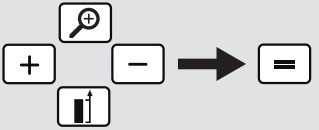

# FUNC Functions FUNC

	Single distance measurement
	Area
	Volume
	Room angle
	Smart Horizontal Mode
	Level
	Pythagoras
	Stake out
	Timer
	Height tracking
	Memory
	Point to point measurement*
	Point to point measurement levelled*
	Smart area measurement*