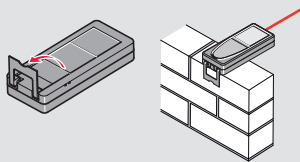

SAP no. 855368

2 sec

1. 1 Status bar/level
2. 2 Reference
3. 3 Main line (result)
4. 4 Active function
5. 5 Selection keys linked to the symbol above
6. 6 ON/DIST
7. 7 Clear/OFF
8. 8 Function screen
9. 9 Zoom
10. 10 Add
11. 11 Subtract
12. 12 Reference
13. 13 Navigation

Quick Start

Leica DISTO™ X4

ON

OFF

2 sec

Unlock keypad

Within 2 sec.

- when it has to be right