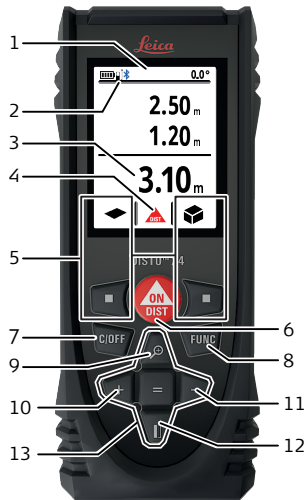

SAP no. 855368

2 sec

- 1 Status bar/level
- 2 Reference
- 3 Main line (result)
- 4 Active function
- 5 Selection keys linked to the symbol above
- 6 ON/DIST
- 7 Clear/OFF
- 8 Function screen
- 9 Zoom
- 10 Add
- 11 Subtract
- 12 Reference
- 13 Navigation

## Leica DISTO™ X4

ON

OFF

2 sec

# FUNC Functions FUNC

	Single distance measurement
	Area
	Volume
	Room angle
	Smart Horizontal Mode
	Level
	Pythagoras
	Stake out
	Timer
	Height tracking
	Memory
	Point to point measurement*
	Point to point measurement levelled*
	Smart area measurement*