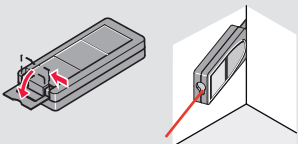

SAP no. 855368

2 sec

1. 1 Status bar/level
2. 2 Reference
3. 3 Main line (result)
4. 4 Active function
5. 5 Selection keys linked to the symbol above
6. 6 ON/DIST
7. 7 Clear/OFF
8. 8 Function screen
9. 9 Zoom
10. 10 Add
11. 11 Subtract
12. 12 Reference
13. 13 Navigation

Quick Start

Leica DISTO™ X4

ON

OFF

2 sec

Unlock keypad

Within 2 sec.

- when it has to be right